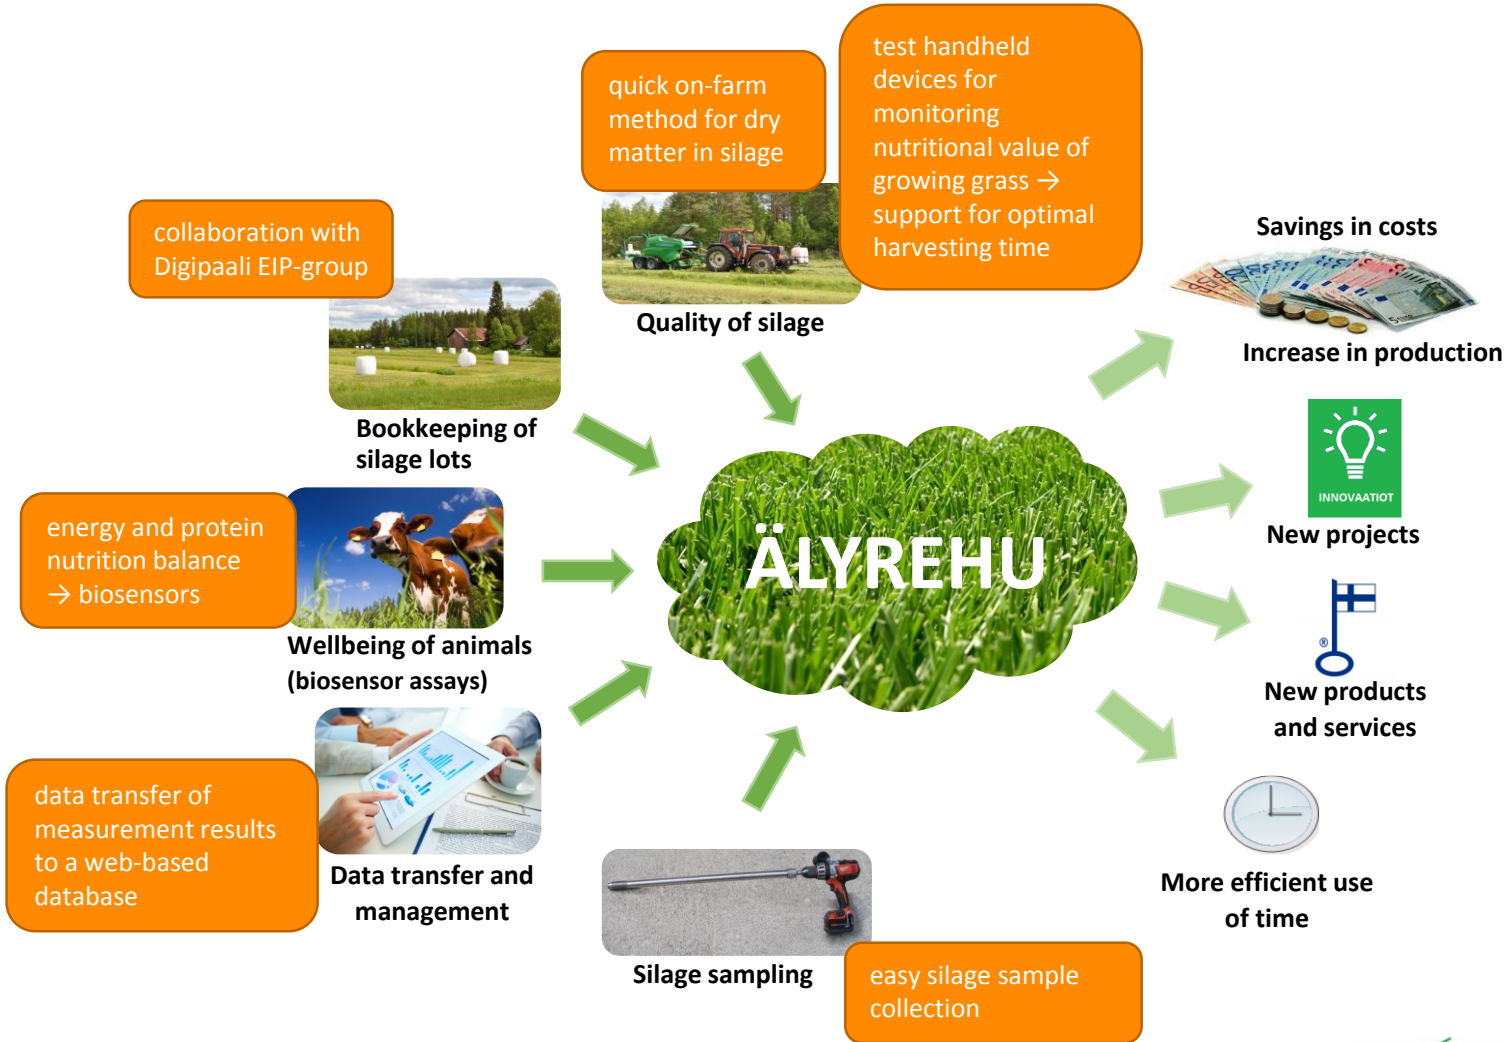

ÄLYREHU (SMART FEED) – Smart measurements in cattle feeding and health

Kainuu, Finland

1.1.2018 – 31.8.2020

- Cooperation with**
- Digipaali Finnish EIP-group
 - MAVAS Estonian EIP-group
 - Automatic body conditioning scoring and biosensors in dairy herd management Estonian EIP-group
 - EuroDairy thematic network