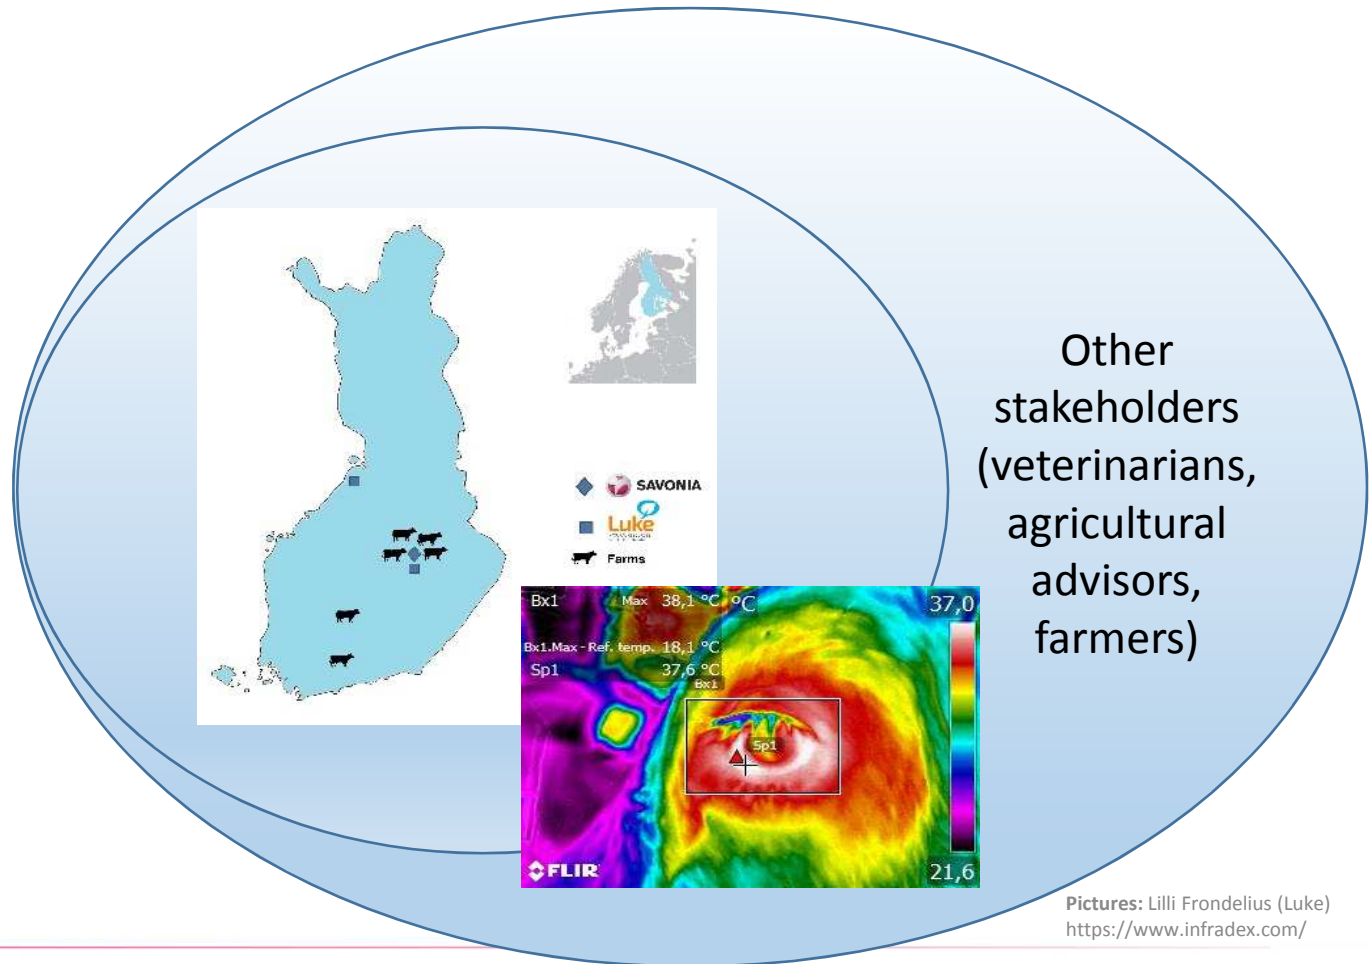

SAVONIA

The European Agricultural Fund
for Rural Development:
Europe investing in rural areas

Kuvaa Nautaa – Thermal Imaging of Cattle 2018 -2020

Developing and testing of guidelines for farmers

Literature review:
science and practice
orientated information

Validation and testing
of thermal cameras

On-farm experiments
and modeling

Developing and testing
of the guidelines

<http://kuna.savonia.fi/in-english>

Pictures: Lilli Frondelius (Luke)
<https://www.infradex.com/>